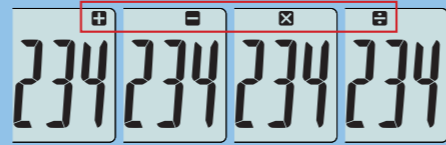

HEAVY DUTY
Calculator

Calculators that deliver a high-grade use experience reflecting Casio's commitment to ease of use in form and function

Calculadoras que ofrecen una experiencia de aprendizaje de alto nivel y reflejan el compromiso de Casio de sencillez de uso en diseño y funcionalidad.

Easily readable display
Pantalla fácil de leer

Extra Large Display
Pantalla extra grande

Larger display makes more data easier to read.

La pantalla grande permite leer más datos de un vistazo.

Comfortable key operation
Teclas muy cómodas de usar

Key Layout and Key Cap Shape
Disposición de las teclas y diseño del capuchón de las teclas

Keys are ergonomically shaped and configured to match natural finger movements.

El diseño y la configuración ergonómica de las teclas permiten adaptarse de forma natural a los movimientos de los dedos.

Quiet key operation
Teclado silencioso

Silent Touch Keys
Teclas silenciosas

Keys are specially designed for silent operation when compared to previous CASIO calculators to help maintain a more pleasant working environment.

El diseño especial de las teclas ha logrado aumentar la comodidad del entorno de trabajo, con una operación aún más silenciosa que las calculadoras CASIO anteriores.

Confirmation of current operation
Confirmación de la operación en curso

Function Command Signs
Signos de mandos de funciones

A symbol (+, -, ×, ÷) on the display indicates the status of operation you are currently performing.

Un símbolo (+, -, ×, ÷) en la pantalla indica el tipo de operación que está efectuando en ese momento.

Permanent key markings
Impresión permanente de las teclas

Heavy-duty Durable Keys
Teclas durables y resistentes