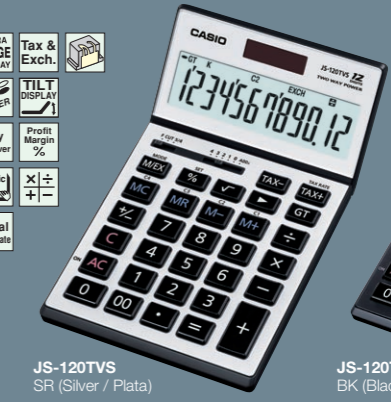

JS-120TVS
BK (Black / Negro)

JS-120TVS
SR (Silver / Plata)

12 DIGITS

2 colours
colores