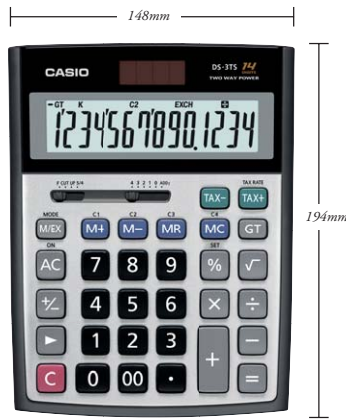

Choose from three sizes according to the purpose of use.

Elija entre tres tamaños, según sus necesidades.

DS-3TS 14 DIGITS
DS-2TS 12 DIGITS
DS-1TS 10 DIGITS