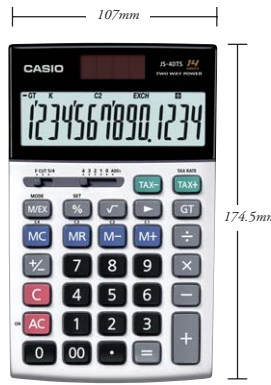

JS-40TS 14 DIGITS
JS-20TS 12 DIGITS
JS-10TS 10 DIGITS